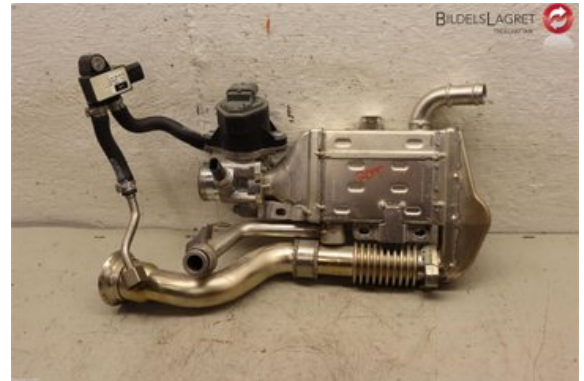

### Part - Exhaust Cooler

Stock no.:	Position:	Quality:	Fits fr./to m.y
W341956		A	-
New code:	Manufacturer:	Manufacturer no.:	Original no.:
	-	-	A6541402801
Description:			
-			

### Vehicle - Mercedes E-Class 96->>

Chassi no.:	Model year:	Milage:	Fuel:
WDD2130161A604978	2019	10.055	EI
Colour:	Colour code:	Interior:	Interior code:
Grå	-	-	-
Gearbox:	Gearbox no.:	Gearbox ratio:	Group code:
-	-	-	-
Engine:	Engine code:	Manufacturing date:	Registration date:
1950	OM654.920	201812	20181218