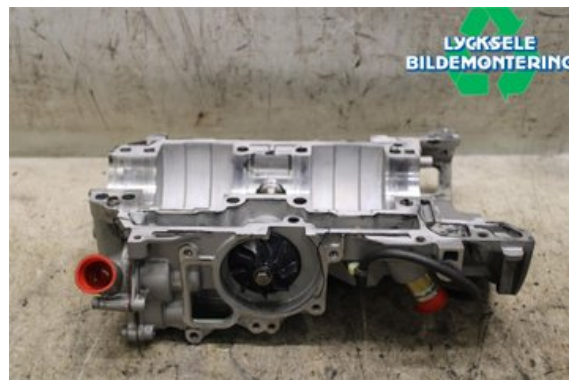

Stock no.:

W597098

4.000 SEK

Shipping price / Shipping time:

- / 1-3 days

Lycksele Bildemontering AB

Karossvägen 4

92145 Lycksele

Tel.: 0950-12140

Fax: 0950-14928

www.lyckselebildemontering.se

Part - Engine block

Stock no.:	Position:	Quality:	Fits fr./to m.y
W597098		A	-
New code:	Manufacturer:	Manufacturer no.:	Original no.:
	-	-	-
Description:			
800ctec2 nedre blockhalva			

Vehicle - Arctic Cat Snöskoter

Chassi no.:	Model year:	Milage:	Fuel:
4UF19SNW1KT112643	2019	-	-
Colour:	Colour code:	Interior:	Interior code:
Flerf	-	-	-
Gearbox:	Gearbox no.:	Gearbox ratio:	Group code:
-	-	-	-
Engine:	Engine code:	Manufacturing date:	Registration date:
-	-		20180701
Description:			
M 8000 ALPHA			