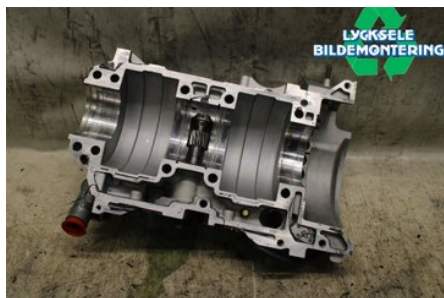

Tel.: 0950-12140

Fax: 0950-14928

www.lyckselebildemontering.se

Part - Engine block

Stock no.:	Position:	Quality:	Fits fr./to m.y
W597098		A	-
New code:	Manufacturer:	Manufacturer no.:	Original no.:
	-	-	-
Description:			
800ctec2 nedre blockhalva			

Vehicle - Arctic Cat Snöskoter

Chassi no.:	Model year:	Milage:	Fuel:
4UF19SNW1KT112643	2019	-	-
Colour:	Colour code:	Interior:	Interior code:
Flerf	-	-	-
Gearbox:	Gearbox no.:	Gearbox ratio:	Group code:
-	-	-	-
Engine:	Engine code:	Manufacturing date:	Registration date:
-	-		20180701
Description:			
M 8000 ALPHA			