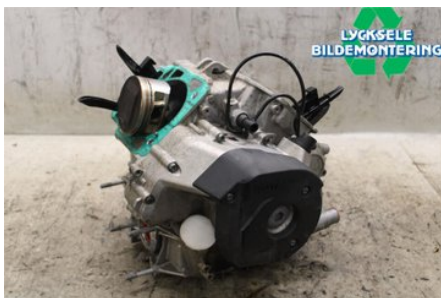

Stock no.:

W596247

8.000 SEK

Shipping price / Shipping time:

- / 1-3 days

Lycksele Bildemontering AB

Karossvägen 4

92145 Lycksele

Tel.: 0950-12140

Fax: 0950-14928

www.lyckselebildemontering.se

Part - Engine block

Stock no.:	Position:	Quality:	Fits fr./to m.y
W596247		A	-
New code:	Manufacturer:	Manufacturer no.:	Original no.:
-	-	-	-
Description:			
650 med vev utan kraftöverföringaxel			

Vehicle - ATV BRP/Can Am

Chassi no.:	Model year:	Milage:	Fuel:
3JBRRAJ58JJ000361	2018	-	-
Colour:	Colour code:	Interior:	Interior code:
Flerf	-	-	-
Gearbox:	Gearbox no.:	Gearbox ratio:	Group code:
-	-	-	-
Engine:	Engine code:	Manufacturing date:	Registration date:
-	-	201801	20180131
Description:			
BRP			