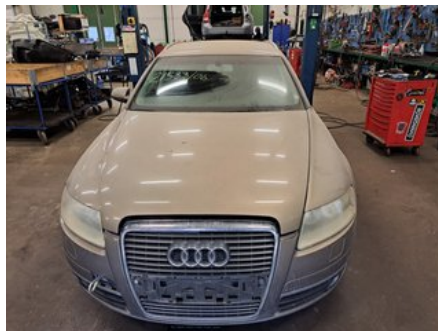

Vehicle - Audi A6 / S6, A6 E-Tron

Chassi no.:	Model year:	Milage:	Fuel:
WAUZZZ4F16N053217	2006	19.199	Bensin
Colour:	Colour code:	Interior:	Interior code:
DAKAR BEIGEMET	9X/LY1Q	SVART	NK
Gearbox:	Gearbox no.:	Gearbox ratio:	Group code:
6VXL	GYF	-	-
Engine:	Engine code:	Manufacturing date:	Registration date:
2,4 (130KW)	BDW	200507	20050819
Description:			
5DCBI 2,4 6VXL ABS ESPPDC, DRAGKROK