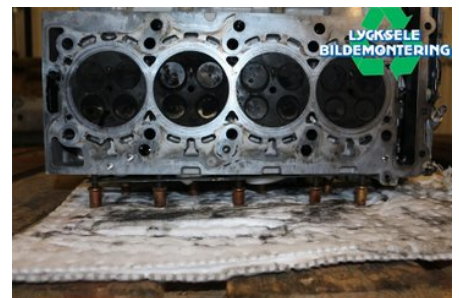

Vehicle - Mercedes E-Class 96->>

Chassi no.:	Model year:	Milage:	Fuel:
W1K2132171A956942	2021	3.559	Diesel
Colour:	Colour code:	Interior:	Interior code:
Vit	-	-	-
Gearbox:	Gearbox no.:	Gearbox ratio:	Group code:
-	-	-	-
Engine:	Engine code:	Manufacturing date:	Registration date:
1950	OM654.920	202102	20210218
Description: -BENZ E 220 D 4MATIC ALLTERRAI OM654.920 5DR KOMBI