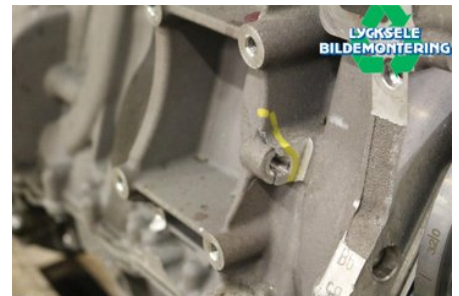

Vehicle - Mercedes E-Class 96->>

Chassi no.:	Model year:	Milage:	Fuel:
W1K2132171A956942	2021	3.559	Diesel
Colour:	Colour code:	Interior:	Interior code:
Vit	-	-	-
Gearbox:	Gearbox no.:	Gearbox ratio:	Group code:
-	-	-	-
Engine:	Engine code:	Manufacturing date:	Registration date:
1950	OM654.920	202102	20210218
Description: -BENZ E 220 D 4MATIC ALLTERRAI OM654.920 5DR KOMBI