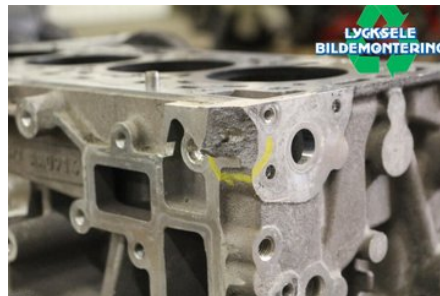

Vehicle - Mercedes E-Class 96->>

Chassi no.:	Model year:	Milage:	Fuel:
W1K2132171A956942	2021	3.559	Diesel
Colour:	Colour code:	Interior:	Interior code:
Vit	-	-	-
Gearbox:	Gearbox no.:	Gearbox ratio:	Group code:
-	-	-	-
Engine:	Engine code:	Manufacturing date:	Registration date:
1950	OM654.920	202102	20210218
Description: -BENZ E 220 D 4MATIC ALLTERRAI OM654.920 5DR KOMBI