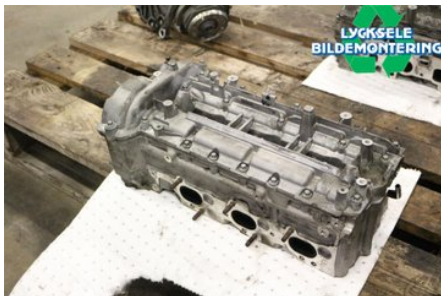

Vehicle - Mercedes E-Class 96->>

Chassi no.:	Model year:	Milage:	Fuel:
WDD2122931A388220	2011	28.623	Diesel
Colour:	Colour code:	Interior:	Interior code:
Silver	-	-	-
Gearbox:	Gearbox no.:	Gearbox ratio:	Group code:
-	-	-	-
Engine:	Engine code:	Manufacturing date:	Registration date:
2987	OM642.858	201012	20101209

Description:

MB 212 OM642.858 5DR KOMBI DIESEL