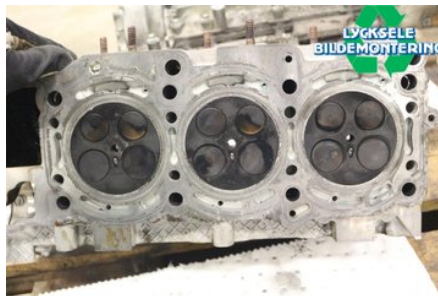

Vehicle - Mercedes E-Class 96->>

Chassi no.:	Model year:	Milage:	Fuel:
WDD2122931A388220	2011	28.623	Diesel
Colour:	Colour code:	Interior:	Interior code:
Silver	-	-	-
Gearbox:	Gearbox no.:	Gearbox ratio:	Group code:
-	-	-	-
Engine:	Engine code:	Manufacturing date:	Registration date:
2987	OM642.858	201012	20101209

Description:

MB 212 OM642.858 5DR KOMBI DIESEL