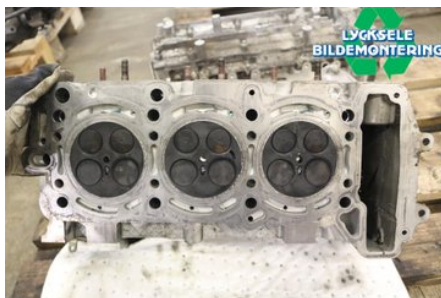

Tel.: 0950-12140

Fax: 0950-14928

www.lyckselebildemontering.se

Part - Cylinder Head Diesel

Stock no.:	Position:	Quality:	Fits fr./to m.y
W566669	Right	A* Ej provkörd	-
New code:	Manufacturer:	Manufacturer no.:	Original no.:
-	-	-	A642010042180
Description:			
Höger			

Vehicle - Mercedes E-Class 96->>

Chassi no.:	Model year:	Milage:	Fuel:
WDD2122931A388220	2011	28.623	Diesel
Colour:	Colour code:	Interior:	Interior code:
Silver	-	-	-
Gearbox:	Gearbox no.:	Gearbox ratio:	Group code:
-	-	-	-
Engine:	Engine code:	Manufacturing date:	Registration date:
2987	OM642.858	201012	20101209
Description:			
MB 212 OM642.858 5DR KOMBI DIESEL			