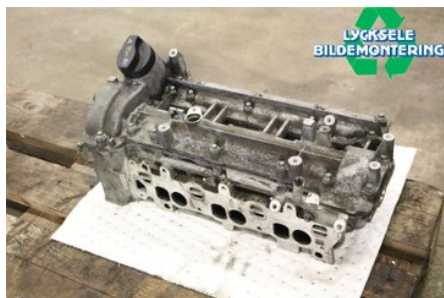

Tel.: 0950-12140

Fax: 0950-14928

www.lyckselebildemontering.se

Part - Cylinder Head Diesel

Stock no.:	Position:	Quality:	Fits fr./to m.y
W566669	Right	A* Ej provkörd	-
New code:	Manufacturer:	Manufacturer no.:	Original no.:
-	-	-	A642010042180
Description:			
Höger			

Vehicle - Mercedes E-Class 96->>

Chassi no.:	Model year:	Milage:	Fuel:
WDD2122931A388220	2011	28.623	Diesel
Colour:	Colour code:	Interior:	Interior code:
Silver	-	-	-
Gearbox:	Gearbox no.:	Gearbox ratio:	Group code:
-	-	-	-
Engine:	Engine code:	Manufacturing date:	Registration date:
2987	OM642.858	201012	20101209
Description:			
MB 212 OM642.858 5DR KOMBI DIESEL			