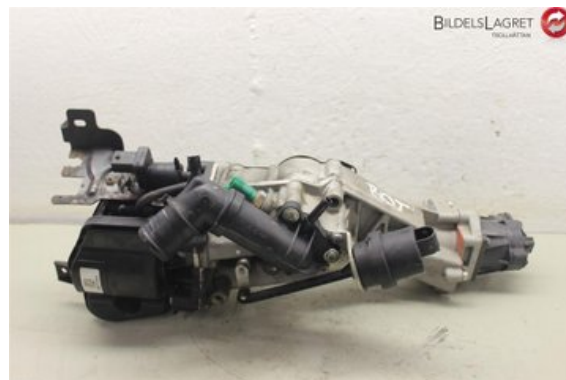

Tel.: 0520-472625

Fax: 0520-14710

www.bildelslagret-trollhattan.se

Part - Exhaust Cooler

Stock no.:	Position:	Quality:	Fits fr./to m.y
W327024		A	-
New code:	Manufacturer:	Manufacturer no.:	Original no.:
	-	-	55577443
Description:			
-			

Vehicle - Opel Insignia

Chassi no.:	Model year:	Milage:	Fuel:
W0LGT6GMXC1089686	2012	18.239	Diesel
Colour:	Colour code:	Interior:	Interior code:
Lila	-	-	-
Gearbox:	Gearbox no.:	Gearbox ratio:	Group code:
Manuell	M	-	-
Engine:	Engine code:	Manufacturing date:	Registration date:
1956	A20DTH	201203	20120313

Description:

INSIGNIA LIMOUSINE HB A20DTH MANUELL 5DR KOMBI-SE

Direct link: <http://www.bildelsbasen.se/176-W327024.html>