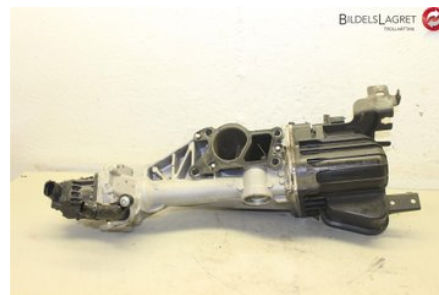

Tel.: 0520-472625

Fax: 0520-14710

www.bildelslagret-trollhattan.se

Part - Exhaust Cooler

Stock no.:	Position:	Quality:	Fits fr./to m.y
W327024		A	-
New code:	Manufacturer:	Manufacturer no.:	Original no.:
	-	-	55577443
Description:			
-			

Vehicle - Opel Insignia

Chassi no.:	Model year:	Milage:	Fuel:
W0LGT6GMXC1089686	2012	18.239	Diesel
Colour:	Colour code:	Interior:	Interior code:
Lila	-	-	-
Gearbox:	Gearbox no.:	Gearbox ratio:	Group code:
Manuell	M	-	-
Engine:	Engine code:	Manufacturing date:	Registration date:
1956	A20DTH	201203	20120313

Description:

INSIGNIA LIMOUSINE HB A20DTH MANUELL 5DR KOMBI-SE

Direct link: <http://www.bildelsbasen.se/176-W327024.html>