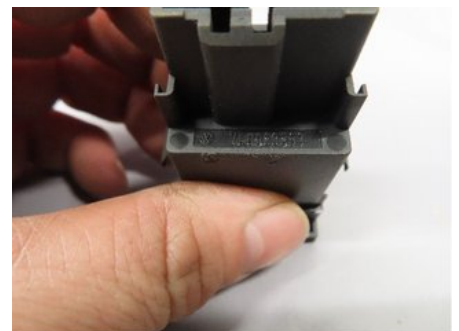

Tel.: 0660-70090

Fax:

www.bidelshuset.com

Part - Seat Heating Switches

Stock no.:	Position:	Quality:	Fits fr./to m.y
W167705		A	-
New code:	Manufacturer:	Manufacturer no.:	Original no.:
-	-	7E0963563	7E0963563
Description:			
-			

Vehicle - VW Transporter/Caravelle

Chassi no.:	Model year:	Milage:	Fuel:
WV2ZZZ7HZ7H096966	2007	12.840	Diesel
Colour:	Colour code:	Interior:	Interior code:
SILVER	8E / A7W	TYG BEIGE	-
Gearbox:	Gearbox no.:	Gearbox ratio:	Group code:
MANUELL	JFS	-	-
Engine:	Engine code:	Manufacturing date:	Registration date:
BNZ	-	200701	2007-01-29
Description:			
VW CARAVELLE 2,5 BNZ MANUELL ODR SKP DIESEL			