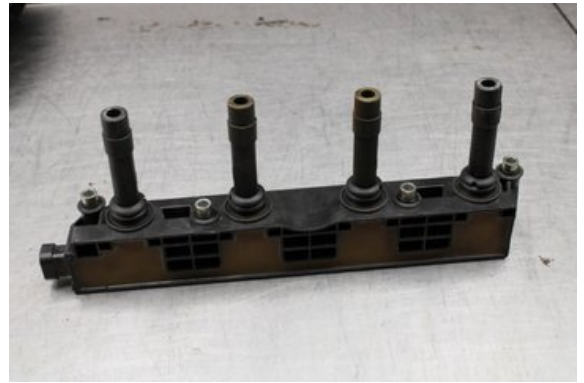

Stock no.:

W638928

700 SEK

Shipping price / Shipping time:

- / 1-3 days

Vimmerby Bildemontering AB

Källenas 110

59872 Södra Vi

Tel.: 0492-20028

Fax: 0492-20720

www.vimmerbybildemontering.se

Part - Ignition cassette

Stock no.:	Position:	Quality:	Fits fr./to m.y
W638928		A	-
New code:	Manufacturer:	Manufacturer no.:	Original no.:
-	-	-	-
Description:			
Testad OK			

Vehicle - Opel Meriva

Chassi no.:	Model year:	Milage:	Fuel:
W0L0XCE7554096241	2005	-	Bensin
Colour:	Colour code:	Interior:	Interior code:
GRÅ	-	-	-
Gearbox:	Gearbox no.:	Gearbox ratio:	Group code:
5vxl	-	-	-
Engine:	Engine code:	Manufacturing date:	Registration date:
1.6i/Z16XE	-	200411	20041126
Description:			
1.6I MINIFLEX 101HK 1.6I/Z16XE 5VXL 5DR CC BENSIN			