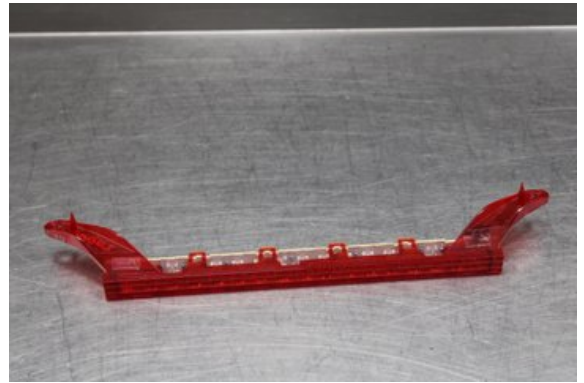

### Part - Brake light rear window

Stock no.:	Position:	Quality:	Fits fr./to m.y
W636669	-	A	-
New code:	Manufacturer:	Manufacturer no.:	Original no.:
-	-	63256931397	2DA00895701
Description:			
Testad Ok!			

### Vehicle - BMW 1-Series

Chassi no.:	Model year:	Milage:	Fuel:
WBAUD71050P443147	2011	14.000	Diesel
Colour:	Colour code:	Interior:	Interior code:
SVART	-	-	-
Gearbox:	Gearbox no.:	Gearbox ratio:	Group code:
6vxl	-	-	-
Engine:	Engine code:	Manufacturing date:	Registration date:
2.0D//N47D20C	-	201010	2010-10-19
Description:			
118 2.0D CC 143HK 2.0D//N47D20C 6VXL 5DR CC DIESEL			