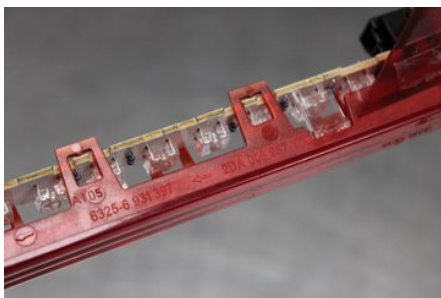

### Part - Brake light rear window

Stock no.:	Position:	Quality:	Fits fr./to m.y
W636669	-	A	-
New code:	Manufacturer:	Manufacturer no.:	Original no.:
-	-	63256931397	2DA00895701
Description:			
Testad Ok!			

### Vehicle - BMW 1-Series

Chassi no.:	Model year:	Milage:	Fuel:
WBAUD71050P443147	2011	14.000	Diesel
Colour:	Colour code:	Interior:	Interior code:
SVART	-	-	-
Gearbox:	Gearbox no.:	Gearbox ratio:	Group code:
6vxl	-	-	-
Engine:	Engine code:	Manufacturing date:	Registration date:
2.0D//N47D20C	-	201010	2010-10-19
Description:			
118 2.0D CC 143HK 2.0D//N47D20C 6VXL 5DR CC DIESEL			