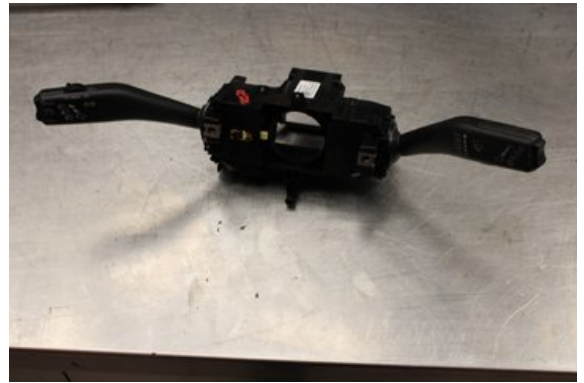

### Part - Lever central

Stock no.:	Position:	Quality:	Fits fr./to m.y
W636554		A	-
New code:	Manufacturer:	Manufacturer no.:	Original no.:
-	-	1S0953513B	1S0953513F
Description:			
Testad Ok			

### Vehicle - VW UP!, E-UP!

Chassi no.:	Model year:	Milage:	Fuel:
WVWZZZAAZGD117806	2016	3.086	Biogas
Colour:	Colour code:	Interior:	Interior code:
VIT	-	-	-
Gearbox:	Gearbox no.:	Gearbox ratio:	Group code:
5vxl	-	-	-
Engine:	Engine code:	Manufacturing date:	Registration date:
1.0i/CPGA	-	201607	2016-07-05
Description:			
1.0 ECOFUEL CC 68HK 1.0i/CPGA 5VXL 5DR CC BIOGAS			