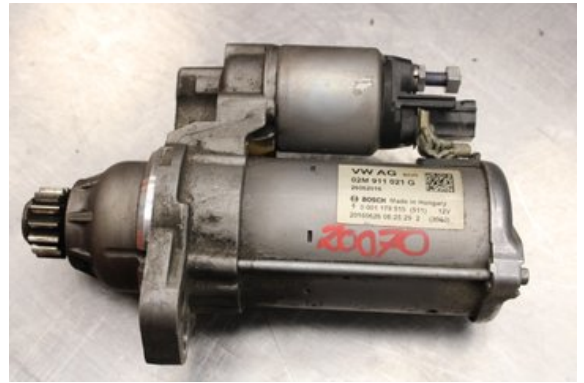

Stock no.:

W636545

900 SEK

Shipping price / Shipping time:

- / 1-3 days

Vimmerby Bildemontering AB

Källenas 110

59872 Södra Vi

Tel.: 0492-20028

Fax: 0492-20720

www.vimmerbybildemontering.se

Part - Starter Gasoline

Stock no.:	Position:	Quality:	Fits fr./to m.y
W636545		A	-
New code:	Manufacturer:	Manufacturer no.:	Original no.:
-	-	0001179510	-
Description:			
Testad Ok			

Vehicle - VW UP!, E-UP!

Chassi no.:	Model year:	Milage:	Fuel:
WVWZZZAAZGD117806	2016	3.086	Biogas
Colour:	Colour code:	Interior:	Interior code:
VIT	-	-	-
Gearbox:	Gearbox no.:	Gearbox ratio:	Group code:
5vxl	-	-	-
Engine:	Engine code:	Manufacturing date:	Registration date:
1.0i/CPGA	-	201607	2016-07-05
Description:			
1.0 ECOFUEL CC 68HK 1.0/CPGA 5VXL 5DR CC BIOGAS			