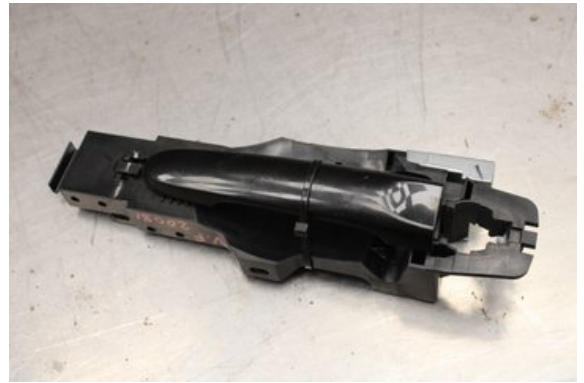

Tel.: 0492-20028

Fax: 0492-20720

www.vimmerbybildemontering.se

Part - Handle exterior

Stock no.:	Position:	Quality:	Fits fr./to m.y
W636235	Left	A	-
New code:	Manufacturer:	Manufacturer no.:	Original no.:
-	-	-	-
Description:			
Fram Testad OK Fram			