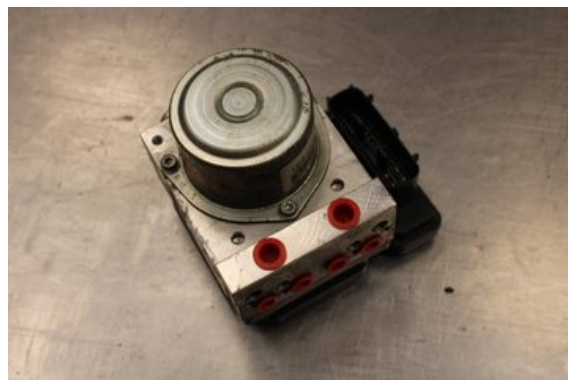

### Part - ABS Hydraulic Aggregate

Stock no.:	Position:	Quality:	Fits fr./to m.y
W636224		A	-
New code:	Manufacturer:	Manufacturer no.:	Original no.:
-	-	-	-
Description:			
Testad OK! Block nr 0273			