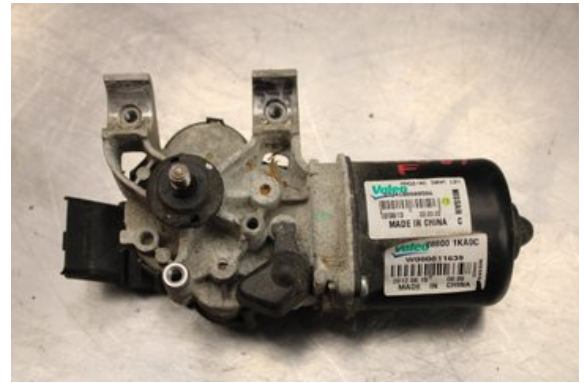

Stock no.:

W636213

Pris saknas

Shipping price / Shipping time:

- / 1-3 days

Vimmerby Bildemontering AB

Källnäs 110

59872 Södra Vi

Tel.: 0492-20028

Fax: 0492-20720

www.vimmerbybildemontering.se

Part - Wiper motor rear hatch

Stock no.:	Position:	Quality:	Fits fr./to m.y
W636213		A	-
New code:	Manufacturer:	Manufacturer no.:	Original no.:
-	-	-	-
Description:			
Testad OK			

Vehicle - Nissan Juke

Chassi no.:	Model year:	Milage:	Fuel:
SJNFBAF15U6297123	2013	7.700	Bensin
Colour:	Colour code:	Interior:	Interior code:
SVART	-	-	-
Gearbox:	Gearbox no.:	Gearbox ratio:	Group code:
VARIOMATIC	-	-	-
Engine:	Engine code:	Manufacturing date:	Registration date:
1.6i/HR16DE	-	201210	2012-11-29
Description:			
1.6I CROSSOVER 117HK 1.6I/HR16DE VARIOMATIC 5DR SUV			