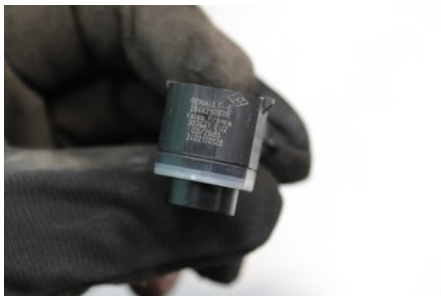

Vehicle - Renault Kangoo

Chassi no.:	Model year:	Milage:	Fuel:
VF1FW51M157497540	2017	3.849	Diesel
Colour:	Colour code:	Interior:	Interior code:
VIT	-	-	-
Gearbox:	Gearbox no.:	Gearbox ratio:	Group code:
6vxl	-	-	-
Engine:	Engine code:	Manufacturing date:	Registration date:
1.5DCi/K9K636	-	201703	2017-03-30
Description:			
1.5DCI DIESEL MAXI SKÅP 90HK 1.5DCI/K9K636 6VXL 5DR