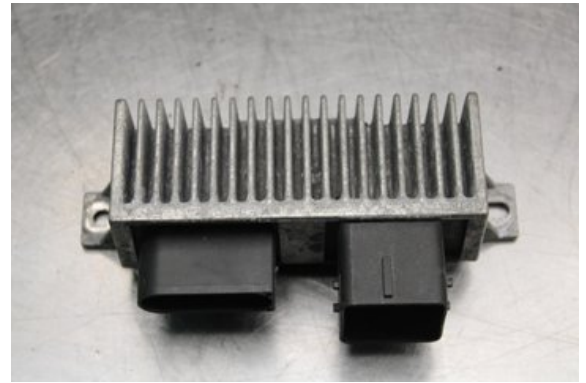

Stock no.:

W636151

150 SEK

Shipping price / Shipping time:

- / 1-3 days

Vimmerby Bildemontering AB

Källnäs 110

59872 Södra Vi

Tel.: 0492-20028

Fax: 0492-20720

www.vimmerbybildemontering.se

Part - Ignition Diesel relay

Stock no.:	Position:	Quality:	Fits fr./to m.y
W636151		A	-
New code:	Manufacturer:	Manufacturer no.:	Original no.:
-	-	-	-
Description:			
Testad OK			

Vehicle - Renault Kangoo

Chassi no.:	Model year:	Milage:	Fuel:
VF1FW51M157497540	2017	3.849	Diesel
Colour:	Colour code:	Interior:	Interior code:
VIT	-	-	-
Gearbox:	Gearbox no.:	Gearbox ratio:	Group code:
6vxl	-	-	-
Engine:	Engine code:	Manufacturing date:	Registration date:
1.5DCi/K9K636	-	201703	2017-03-30

Description:

1.5DCI DIESEL MAXI SKÅP 90HK 1.5DCI/K9K636 6VXL 5DR

Direct link: <http://www.bildelsbasen.se/141-W636151.html>