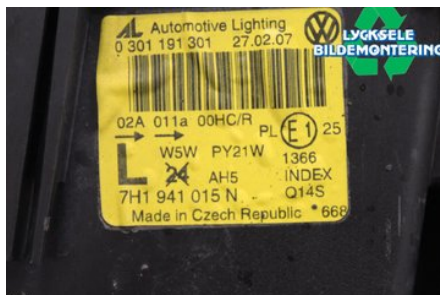

### Part - Head light

Stock no.:	Position:	Quality:	Fits fr./to m.y
W519104	Left front	A* Blästrad tvättrepör	-
New code:	Manufacturer:	Manufacturer no.:	Original no.:
-	-	-	7H1941017N
Description: Vänster fram, Halogen			

### Vehicle - VW Transporter/Caravelle

Chassi no.:	Model year:	Milage:	Fuel:
WV3ZZZ7JZ7X023813	2007	37.304	Diesel
Colour:	Colour code:	Interior:	Interior code:
Blå	-	-	-
Gearbox:	Gearbox no.:	Gearbox ratio:	Group code:
AUTOMAT	JUL	-	-
Engine:	Engine code:	Manufacturing date:	Registration date:
2460	BNZ		20070419
Description: T5 TRANSPORTER BNZ AUTOMAT ODR FLAK/CHASSI DIESEL			