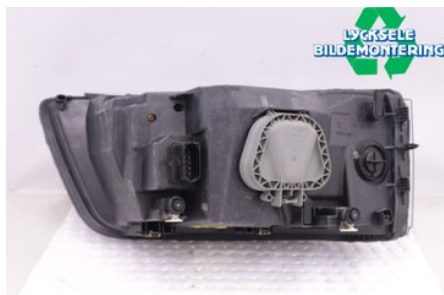

## Lycksele Bildemontering AB

Karossvägen 4

92145 Lycksele

Tel.: 0950-12140

Fax: 0950-14928

[www.lyckselebildemontering.se](http://www.lyckselebildemontering.se)

### Part - Head light

Stock no.:	Position:	Quality:	Fits fr./to m.y
W519104	Left front	A* Blästrad tvättrepör	-
New code:	Manufacturer:	Manufacturer no.:	Original no.:
-	-	-	7H1941017N
Description: Vänster fram, Halogen			

### Vehicle - VW Transporter/Caravelle

Chassi no.:	Model year:	Milage:	Fuel:
WV3ZZZ7JZ7X023813	2007	37.304	Diesel
Colour:	Colour code:	Interior:	Interior code:
Blå	-	-	-
Gearbox:	Gearbox no.:	Gearbox ratio:	Group code:
AUTOMAT	JUL	-	-
Engine:	Engine code:	Manufacturing date:	Registration date:
2460	BNZ		20070419
Description: T5 TRANSPORTER BNZ AUTOMAT ODR FLAK/CHASSI DIESEL			