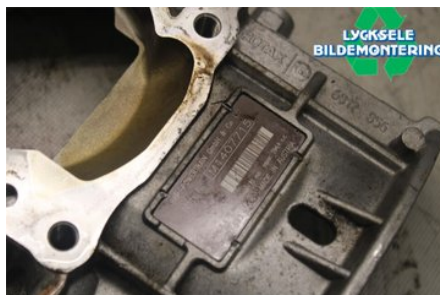

Tel.: 0950-12140

Fax: 0950-14928

www.lyckselebildemontering.se

Part - Engine block

Stock no.:	Position:	Quality:	Fits fr./to m.y
W513277		A	-
New code:	Manufacturer:	Manufacturer no.:	Original no.:
	-	-	-
Description:			
600Etec Övre blockhalva			

Vehicle - Lynx Snöskoter

Chassi no.:	Model year:	Milage:	Fuel:
YH2LFCHAXHR000460	2017	1.447	-
Colour:	Colour code:	Interior:	Interior code:
Flerf	-	-	-
Gearbox:	Gearbox no.:	Gearbox ratio:	Group code:
-	-	-	-
Engine:	Engine code:	Manufacturing date:	Registration date:
600	-		20160930
Description:			
LYNX 49 RANGER 600 E-TEC			