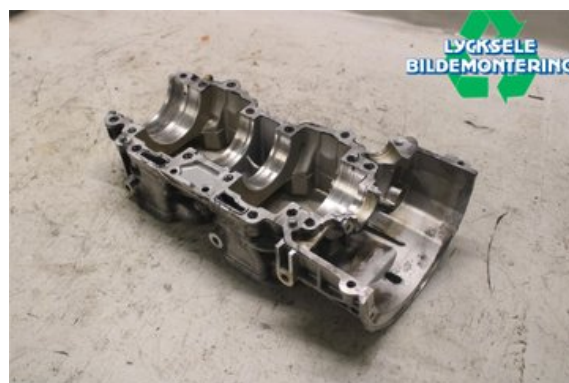

Stock no.:

W513277

1.250 SEK

Shipping price / Shipping time:

- / 1-3 days

Lycksele Bildemontering AB

Karossvägen 4

92145 Lycksele

Tel.: 0950-12140

Fax: 0950-14928

www.lyckselebildemontering.se

Part - Engine block

Stock no.:	Position:	Quality:	Fits fr./to m.y
W513277		A	-
New code:	Manufacturer:	Manufacturer no.:	Original no.:
	-	-	-
Description:			
600Etec Övre blockhalva			

Vehicle - Lynx Snöskoter

Chassi no.:	Model year:	Milage:	Fuel:
YH2LFCHAXHR000460	2017	1.447	-
Colour:	Colour code:	Interior:	Interior code:
Flerf	-	-	-
Gearbox:	Gearbox no.:	Gearbox ratio:	Group code:
-	-	-	-
Engine:	Engine code:	Manufacturing date:	Registration date:
600	-		20160930
Description:			
LYNX 49 RANGER 600 E-TEC			