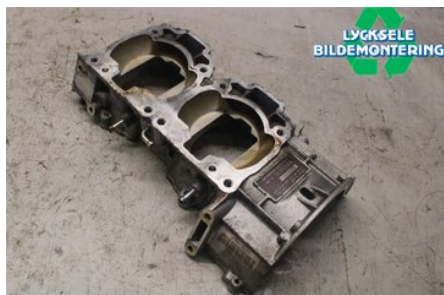

Tel.: 0950-12140

Fax: 0950-14928

www.lyckselebildemontering.se

Part - Engine block

Stock no.:	Position:	Quality:	Fits fr./to m.y
W513277		A	-
New code:	Manufacturer:	Manufacturer no.:	Original no.:
	-	-	-
Description:			
600Etec Övre blockhalva			

Vehicle - Lynx Snöskoter

Chassi no.:	Model year:	Milage:	Fuel:
YH2LFCHAXHR000460	2017	1.447	-
Colour:	Colour code:	Interior:	Interior code:
Flerf	-	-	-
Gearbox:	Gearbox no.:	Gearbox ratio:	Group code:
-	-	-	-
Engine:	Engine code:	Manufacturing date:	Registration date:
600	-		20160930
Description:			
LYNX 49 RANGER 600 E-TEC			