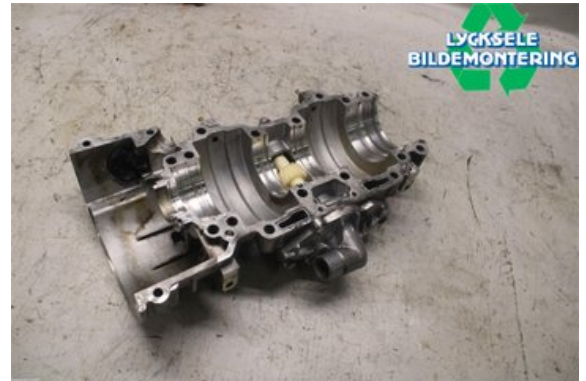

### Part - Engine block

Stock no.:	Position:	Quality:	Fits fr./to m.y
W513276		A	-
New code:	Manufacturer:	Manufacturer no.:	Original no.:
	-	-	-
Description:			
600Etec Nedre blockhalva			

### Vehicle - Lynx Snöskoter

Chassi no.:	Model year:	Milage:	Fuel:
YH2LFCHAXHR000460	2017	1.447	-
Colour:	Colour code:	Interior:	Interior code:
Flerf	-	-	-
Gearbox:	Gearbox no.:	Gearbox ratio:	Group code:
-	-	-	-
Engine:	Engine code:	Manufacturing date:	Registration date:
600	-		20160930
Description:			
LYNX 49 RANGER 600 E-TEC			