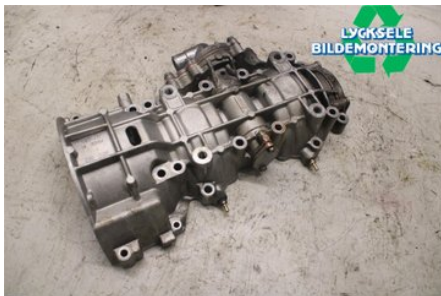

## Lycksele Bildemontering AB

Karossvägen 4

92145 Lycksele

Tel.: 0950-12140

Fax: 0950-14928

[www.lyckselebildemontering.se](http://www.lyckselebildemontering.se)

### Part - Engine block

Stock no.:	Position:	Quality:	Fits fr./to m.y
W513276		A	-
New code:	Manufacturer:	Manufacturer no.:	Original no.:
	-	-	-
Description:			
600Etec Nedre blockhalva			

### Vehicle - Lynx Snöskoter

Chassi no.:	Model year:	Milage:	Fuel:
YH2LFCHAXHR000460	2017	1.447	-
Colour:	Colour code:	Interior:	Interior code:
Flerf	-	-	-
Gearbox:	Gearbox no.:	Gearbox ratio:	Group code:
-	-	-	-
Engine:	Engine code:	Manufacturing date:	Registration date:
600	-		20160930
Description:			
LYNX 49 RANGER 600 E-TEC			