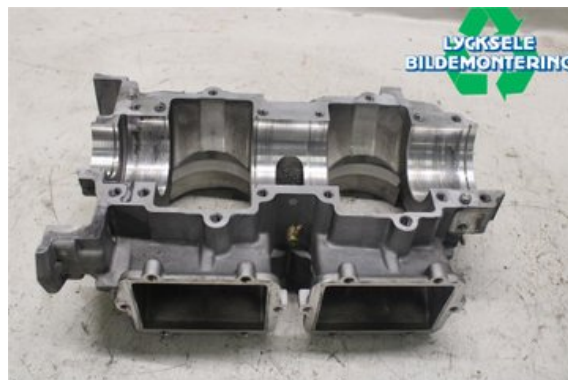

### Part - Engine block

Stock no.:	Position:	Quality:	Fits fr./to m.y
W512803		A	-
New code:	Manufacturer:	Manufacturer no.:	Original no.:
	-	-	2205651
Description:			
800CFI2, övre blockhalva			

### Vehicle - Polaris Snöskoter

Chassi no.:	Model year:	Milage:	Fuel:
SN1EL8PE9GC173289	2016	396	-
Colour:	Colour code:	Interior:	Interior code:
-	-	-	-
Gearbox:	Gearbox no.:	Gearbox ratio:	Group code:
-	-	-	-
Engine:	Engine code:	Manufacturing date:	Registration date:
800	800cfi2		20150820
Description:			
SKS 800 155" 800CFI2			