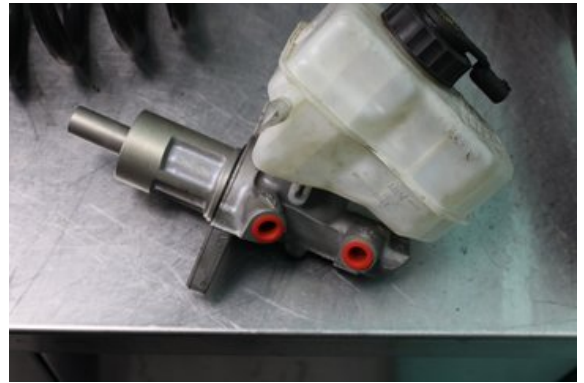

### Part - Main cylinder

Stock no.:	Position:	Quality:	Fits fr./to m.y
W623902		A	-
New code:	Manufacturer:	Manufacturer no.:	Original no.:
-	-	-	-
Description:			
Testad OK			

### Vehicle - BMW 3-Series

Chassi no.:	Model year:	Milage:	Fuel:
WBAUW71070A611271	2009	18.629	Diesel
Colour:	Colour code:	Interior:	Interior code:
BLÅ	-	-	-
Gearbox:	Gearbox no.:	Gearbox ratio:	Group code:
6vxl	-	-	-
Engine:	Engine code:	Manufacturing date:	Registration date:
2.0D/N47D20C	-	200812	2008-12-04
Description:			
320D 2.0D XDRIVE KOMBI 177HK 2.0D/N47D20C 6VXL 5DR			