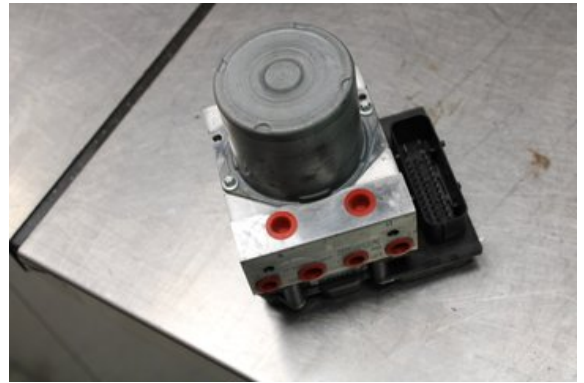

Tel.: 0492-20028

Fax: 0492-20720

www.vimmerbybildemontering.se

Part - ABS Hydraulic Aggregate

Stock no.:	Position:	Quality:	Fits fr./to m.y
W623875		A	-
New code:	Manufacturer:	Manufacturer no.:	Original no.:
-	-	-	-
Description:			
Testad OK			

Vehicle - BMW 3-Series

Chassi no.:	Model year:	Milage:	Fuel:
WBAUW71070A611271	2009	18.629	Diesel
Colour:	Colour code:	Interior:	Interior code:
BLÅ	-	-	-
Gearbox:	Gearbox no.:	Gearbox ratio:	Group code:
6vxl	-	-	-
Engine:	Engine code:	Manufacturing date:	Registration date:
2.0D/N47D20C	-	200812	2008-12-04
Description:			
320D 2.0D XDRIVE KOMBI 177HK 2.0D/N47D20C 6VXL 5DR			