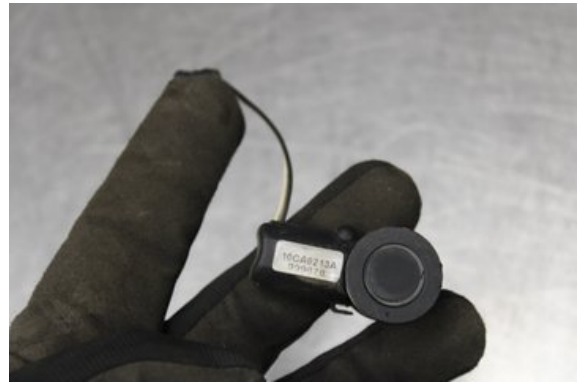

Tel.: 0492-20028

Fax: 0492-20720

www.vimmerbybildemontering.se

Part - Rear sensor

Stock no.:	Position:	Quality:	Fits fr./to m.y
W623527		A	-
New code:	Manufacturer:	Manufacturer no.:	Original no.:
-	-	-	-
Description:			
-			