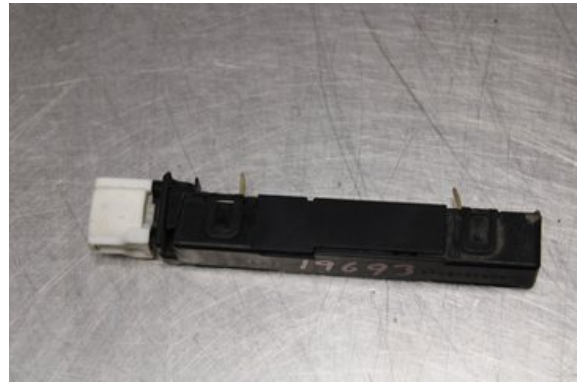

### Part - Antenna

Stock no.:	Position:	Quality:	Fits fr./to m.y
W623518	-	A	-
New code:	Manufacturer:	Manufacturer no.:	Original no.:
-	-	-	-
Description:			
Testad OK			