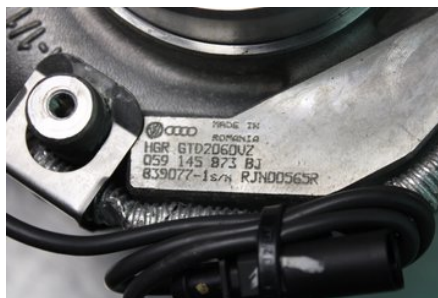

Tel.: 0492-20028

Fax: 0492-20720

www.vimmerbybildemontering.se

Part - Turbo aggregate

Stock no.:	Position:	Quality:	Fits fr./to m.y
W623247		A	-
New code:	Manufacturer:	Manufacturer no.:	Original no.:
-	-	059145873BP	-
Description:			
Testad OK			

Vehicle - Audi A7

Chassi no.:	Model year:	Milage:	Fuel:
WAUZZZ4G9FN028705	2015	6.478	Diesel
Colour:	Colour code:	Interior:	Interior code:
SVART	-	-	-
Gearbox:	Gearbox no.:	Gearbox ratio:	Group code:
Aut	-	-	-
Engine:	Engine code:	Manufacturing date:	Registration date:
3.0TDI/CRTD	-	201410	2014-10-28
Description:			
AUDI 4G A7 SPORTBAC 3.0TDI/CRTD AUT 5DR CC DIESEL			