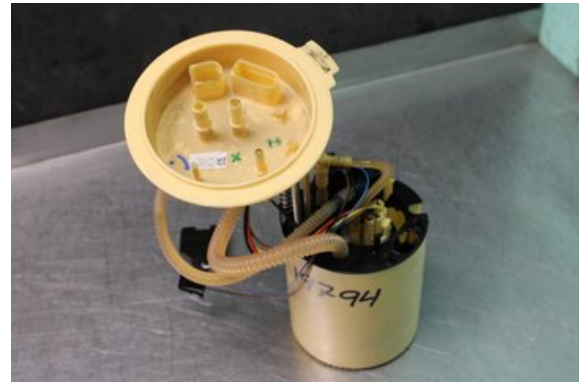

### Part - Fuel pump electric

Stock no.:	Position:	Quality:	Fits fr./to m.y
W623246		A	-
New code:	Manufacturer:	Manufacturer no.:	Original no.:
-	-	A2C87006700	4G0919050D
Description:			
Testad OK			

### Vehicle - Audi A7

Chassi no.:	Model year:	Milage:	Fuel:
WAUZZZ4G9FN028705	2015	6.478	Diesel
Colour:	Colour code:	Interior:	Interior code:
SVART	-	-	-
Gearbox:	Gearbox no.:	Gearbox ratio:	Group code:
Aut	-	-	-
Engine:	Engine code:	Manufacturing date:	Registration date:
3.0TDI/CRTD	-	201410	2014-10-28
Description:			
AUDI 4G A7 SPORTBAC 3.0TDI/CRTD AUT 5DR CC DIESEL			