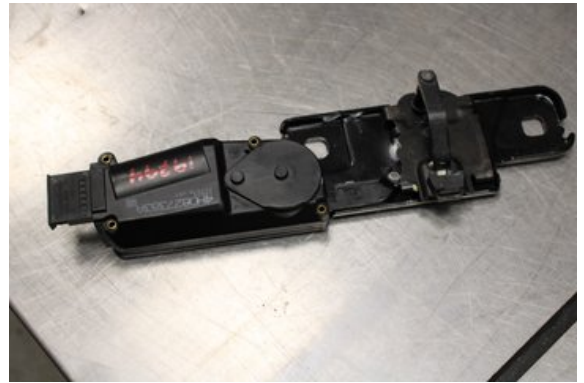

Stock no.:

W623223

300 SEK

Shipping price / Shipping time:

- / 1-3 days

Vimmerby Bildemontering AB

Källenas 110

59872 Södra Vi

Tel.: 0492-20028

Fax: 0492-20720

www.vimmerbybildemontering.se

Part - Lock case rear hatch

Stock no.:	Position:	Quality:	Fits fr./to m.y
W623223		A	-
New code:	Manufacturer:	Manufacturer no.:	Original no.:
-	-	-	4H0827383A
Description:			
Testad OK! Låsplatta med motor			

Vehicle - Audi A7

Chassi no.:	Model year:	Milage:	Fuel:
WAUZZZ4G9FN028705	2015	6.478	Diesel
Colour:	Colour code:	Interior:	Interior code:
SVART	-	-	-
Gearbox:	Gearbox no.:	Gearbox ratio:	Group code:
Aut	-	-	-
Engine:	Engine code:	Manufacturing date:	Registration date:
3.0TDi/CRTD	-	201410	2014-10-28
Description:			
AUDI 4G A7 SPORTBAC 3.0TDI/CRTD AUT 5DR CC DIESEL			