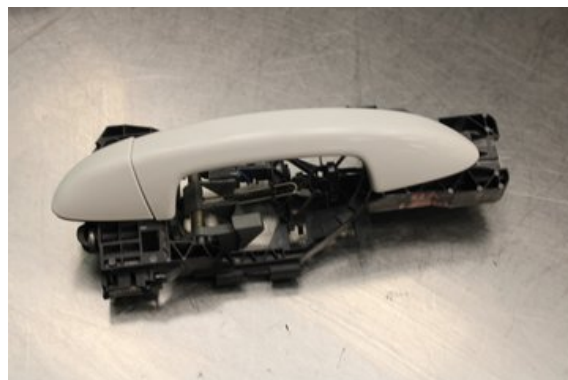

Tel.: 0492-20028

Fax: 0492-20720

www.vimmerbybildemontering.se

Part - Handle exterior

Stock no.:	Position:	Quality:	Fits fr./to m.y
W615327	Left	A	-
New code:	Manufacturer:	Manufacturer no.:	Original no.:
-	-	-	-
Description:			
Bak Testad OK! Bak			