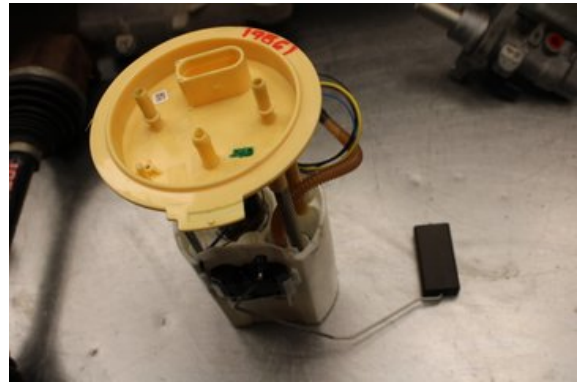

Tel.: 0492-20028

Fax: 0492-20720

www.vimmerbybildemontering.se

Part - Fuel pump electric

Stock no.:	Position:	Quality:	Fits fr./to m.y
W615283	-	A	-
New code:	Manufacturer:	Manufacturer no.:	Original no.:
-	-	-	-
Description:			
Testad OK			

Vehicle - VW Passat CC

Chassi no.:	Model year:	Milage:	Fuel:
WVWZZZ3CZDE523391	2013	14.370	Diesel
Colour:	Colour code:	Interior:	Interior code:
VIT	-	-	-
Gearbox:	Gearbox no.:	Gearbox ratio:	Group code:
AUTOMAT	-	-	-
Engine:	Engine code:	Manufacturing date:	Registration date:
2.0TDi/CFGB	-	201207	2012-07-19
Description:			
2.0TDI DIESEL 4MOTION 170HK 2.0TDI/CFGB AUTOMAT 4DR			