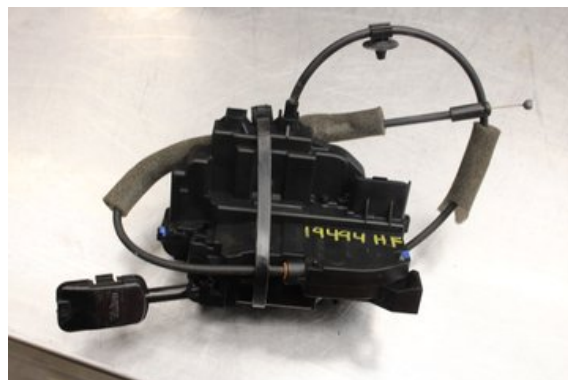

Stock no.:

W614463

Pris saknas

Shipping price / Shipping time:

- / 1-3 days

Vimmerby Bildemontering AB

Källenas 110

59872 Södra Vi

Tel.: 0492-20028

Fax: 0492-20720

www.vimmerbybildemontering.se

Part - Lock case Door lock

Stock no.:	Position:	Quality:	Fits fr./to m.y
W614463		A	-
New code:	Manufacturer:	Manufacturer no.:	Original no.:
-	-	-	-
Description: HF Testad OK H.Fram			

Vehicle - Opel Movano

Chassi no.:	Model year:	Milage:	Fuel:
W0LVSU4V2EB053995	2014	27.800	Diesel
Colour:	Colour code:	Interior:	Interior code:
VIT	-	-	-
Gearbox:	Gearbox no.:	Gearbox ratio:	Group code:
6vxl	-	-	-
Engine:	Engine code:	Manufacturing date:	Registration date:
2.3CDTi/M9T880	-	-	2014-04-17
Description: 2.3CDTI DIESEL FLAK 150HK 2.3CDTI/M9T880 6VXL ODR F			