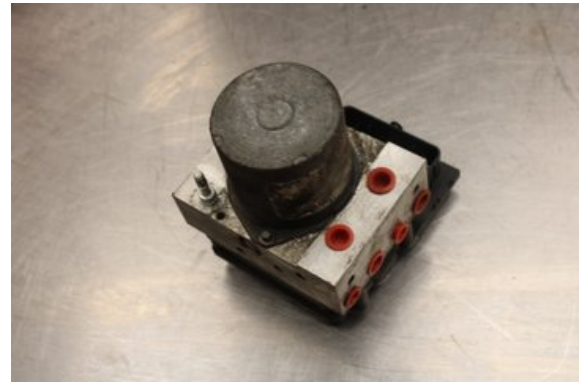

### Part - ABS Hydraulic Aggregate

Stock no.:	Position:	Quality:	Fits fr./to m.y
W614461		A	-
New code:	Manufacturer:	Manufacturer no.:	Original no.:
-	-	0265238101	476609441R
Description:			
Testad OK			

### Vehicle - Opel Movano

Chassi no.:	Model year:	Milage:	Fuel:
W0LVSU4V2EB053995	2014	27.800	Diesel
Colour:	Colour code:	Interior:	Interior code:
VIT	-	-	-
Gearbox:	Gearbox no.:	Gearbox ratio:	Group code:
6vxl	-	-	-
Engine:	Engine code:	Manufacturing date:	Registration date:
2.3CDTi/M9T880	-	-	2014-04-17
Description:			
2.3CDTI DIESEL FLAK 150HK 2.3CDTI/M9T880 6VXL ODR F			