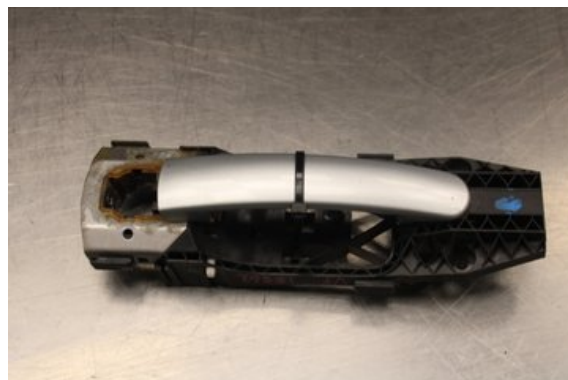

Tel.: 0492-20028

Fax: 0492-20720

www.vimmerbybildemontering.se

Part - Handle exterior

| | | | |
|-------------------------|---------------|-------------------|-----------------|
| Stock no.: | Position: | Quality: | Fits fr./to m.y |
| W614384 | Left | A | - |
| New code: | Manufacturer: | Manufacturer no.: | Original no.: |
| - | - | - | - |
| Description: | | | |
| V.fram Testad OK V.fram | | | |

Vehicle - VW Tiguan

| | | | |
|---|--------------|---------------------|--------------------|
| Chassi no.: | Model year: | Milage: | Fuel: |
| WVGZZZ5NZ9W522281 | 2009 | 24.619 | Bensin |
| Colour: | Colour code: | Interior: | Interior code: |
| SILVER | - | - | - |
| Gearbox: | Gearbox no.: | Gearbox ratio: | Group code: |
| 6vxl/LMW | 06J100033S | - | - |
| Engine: | Engine code: | Manufacturing date: | Registration date: |
| 2.0TFSi/CAWA | 06J100033S | 200810 | 2008-10-30 |
| Description: | | | |
| 2.0TFSI 4-MOTION SUV 170HK 2.0TFSI/CAWA 6VXL/LMW 5D | | | |