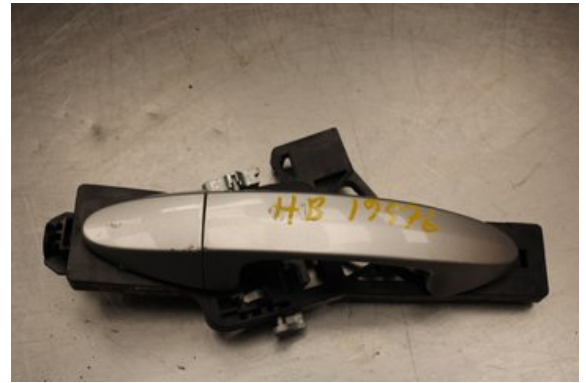

Stock no.:

W614055

200 SEK

Shipping price / Shipping time:

- / 1-3 days

Vimmerby Bildemontering AB

Källenas 110

59872 Södra Vi

Tel.: 0492-20028

Fax: 0492-20720

www.vimmerbybildemontering.se

Part - Handle exterior

Stock no.:	Position:	Quality:	Fits fr./to m.y
W614055	Right	A* -Lite skada	-
New code:	Manufacturer:	Manufacturer no.:	Original no.:
-	-	-	-
Description: H.bak lite skadad, se bild H.bak			

Vehicle - Ford B-MAX

Chassi no.:	Model year:	Milage:	Fuel:
WF0KXXERJKDJ36014	2013	8.803	Bensin
Colour:	Colour code:	Interior:	Interior code:
GRÅ	-	-	-
Gearbox:	Gearbox no.:	Gearbox ratio:	Group code:
6vxl	-	-	-
Engine:	Engine code:	Manufacturing date:	Registration date:
1.0i/SFJA	-	201301	2013-01-31
Description: 1.0I ECOBOOST MINIFLEX 101HK 1.0I/SFJA 6VXL 5DR HGV			