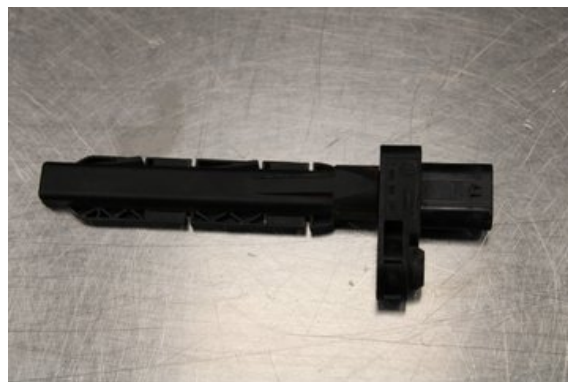

Stock no.:

W610376

Pris saknas

Shipping price / Shipping time:

- / 1-3 days

Vimmerby Bildemontering AB

Källenas 110

59872 Södra Vi

Tel.: 0492-20028

Fax: 0492-20720

www.vimmerbybildemontering.se

Part - Transmitters RPM / Ignition mode

Stock no.:	Position:	Quality:	Fits fr./to m.y
W610376		A	-
New code:	Manufacturer:	Manufacturer no.:	Original no.:
-	-	7805188	-
Description:			
Testad OK			

Vehicle - Mini Cooper Countryman R60

Chassi no.:	Model year:	Milage:	Fuel:
WMWXD51080WK40468	2011	12.924	Diesel
Colour:	Colour code:	Interior:	Interior code:
VIT	-	-	-
Gearbox:	Gearbox no.:	Gearbox ratio:	Group code:
A	-	-	-
Engine:	Engine code:	Manufacturing date:	Registration date:
2.0D/N47C20A	-	201104	2011-04-26
Description:			
2.0D ALL4 CROSSOVER 112HK 2.0D/N47C20A A 5DR DIESEL			