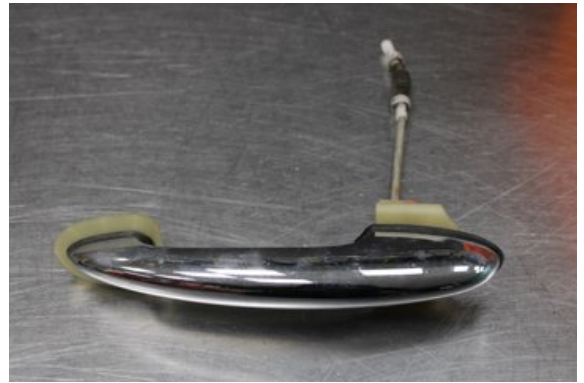

Tel.: 0492-20028

Fax: 0492-20720

www.vimmerbybildemontering.se

Part - Handle exterior

Stock no.:	Position:	Quality:	Fits fr./to m.y
W610354	Right	A	-
New code:	Manufacturer:	Manufacturer no.:	Original no.:
-	-	-	51219803704
Description:			
Testad OK			

Vehicle - Mini Cooper Countryman R60

Chassi no.:	Model year:	Milage:	Fuel:
WMWXD51080WK40468	2011	12.924	Diesel
Colour:	Colour code:	Interior:	Interior code:
VIT	-	-	-
Gearbox:	Gearbox no.:	Gearbox ratio:	Group code:
A	-	-	-
Engine:	Engine code:	Manufacturing date:	Registration date:
2.0D/N47C20A	-	201104	2011-04-26
Description:			
2.0D ALL4 CROSSOVER 112HK 2.0D/N47C20A A 5DR DIESEL			