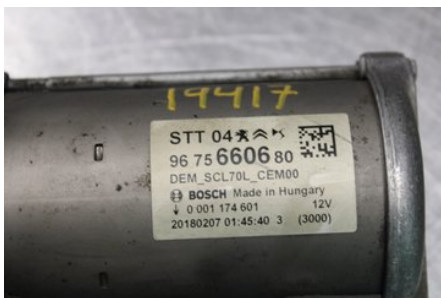

Stock no.:

W610324

600 SEK

Shipping price / Shipping time:

- / 1-3 days

Vimmerby Bildemontering AB

Källenas 110

59872 Södra Vi

Tel.: 0492-20028

Fax: 0492-20720

www.vimmerbybildemontering.se

Part - Starter Diesel

Stock no.:	Position:	Quality:	Fits fr./to m.y
W610324		A	-
New code:	Manufacturer:	Manufacturer no.:	Original no.:
-	-	0001174601	9675660680
Description:			
Testad Ok			

Vehicle - Citroen Berlingo

Chassi no.:	Model year:	Milage:	Fuel:
VF77DBHY6JJ592354	2018	2.959	Diesel
Colour:	Colour code:	Interior:	Interior code:
VIT	-	-	-
Gearbox:	Gearbox no.:	Gearbox ratio:	Group code:
5vxl	-	-	-
Engine:	Engine code:	Manufacturing date:	Registration date:
1.6HDI/BHY	-	201802	2018-02-26
Description:			
1.6HDI DIESEL SKÅP 99HK 1.6HDI/BHY 5VXL 5DR SKP DIE			