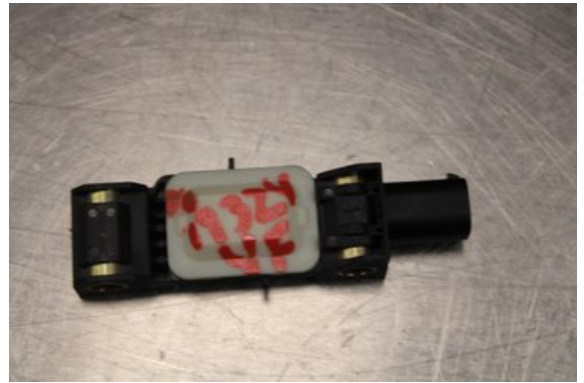

Stock no.:

W609955

Pris saknas

Shipping price / Shipping time:

- / 1-3 days

Vimmerby Bildemontering AB

Källnäs 110

59872 Södra Vi

Tel.: 0492-20028

Fax: 0492-20720

www.vimmerbybildemontering.se

Part - Airbag Front sensor

Stock no.:	Position:	Quality:	Fits fr./to m.y
W609955	Left	A	-
New code:	Manufacturer:	Manufacturer no.:	Original no.:
-	-	-	04671779AC
Description:			
Testad Ok			

Vehicle - Chrysler 300, 300C

Chassi no.:	Model year:	Milage:	Fuel:
1A8G6E7M47Y527918	2007	18.955	Diesel
Colour:	Colour code:	Interior:	Interior code:
SILVER	-	-	-
Gearbox:	Gearbox no.:	Gearbox ratio:	Group code:
AUTOMAT	-	-	-
Engine:	Engine code:	Manufacturing date:	Registration date:
3.0CRD/M	-	-	2014-09-29
Description:			
3.0CRD DIESEL KOMBI 218HK 3.0CRD/M AUTOMAT 5DR DIESE			