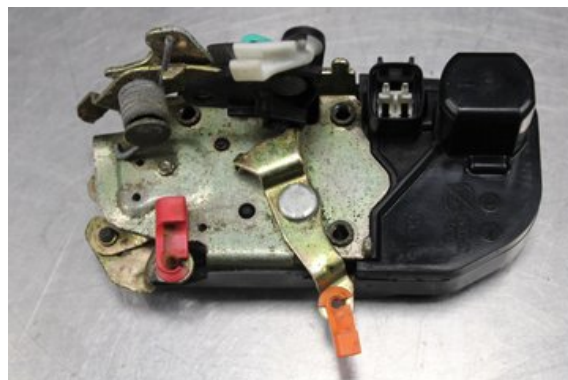

Stock no.:

W609947

Pris saknas

Shipping price / Shipping time:

- / 1-3 days

Vimmerby Bildemontering AB

Källnäs 110

59872 Södra Vi

Tel.: 0492-20028

Fax: 0492-20720

www.vimmerbybildemontering.se

Part - Lock case Door lock

Stock no.:	Position:	Quality:	Fits fr./to m.y
W609947		A	-
New code:	Manufacturer:	Manufacturer no.:	Original no.:
-	-	-	-
Description:			
V.fram Testad Ok V.fram			

Vehicle - Chrysler 300, 300C

Chassi no.:	Model year:	Milage:	Fuel:
1A8G6E7M47Y527918	2007	18.955	Diesel
Colour:	Colour code:	Interior:	Interior code:
SILVER	-	-	-
Gearbox:	Gearbox no.:	Gearbox ratio:	Group code:
AUTOMAT	-	-	-
Engine:	Engine code:	Manufacturing date:	Registration date:
3.0CRD/M	-	-	2014-09-29
Description:			
3.0CRD DIESEL KOMBI 218HK 3.0CRD/M AUTOMAT 5DR DIESE			