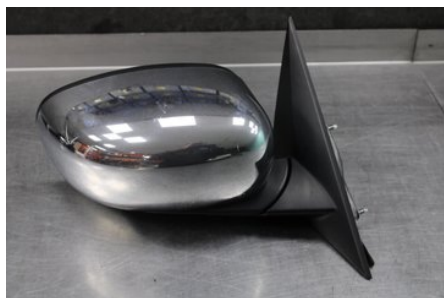

Vehicle - Chrysler 300, 300C

Chassi no.:	Model year:	Milage:	Fuel:
1A8G6E7M47Y527918	2007	18.955	Diesel
Colour:	Colour code:	Interior:	Interior code:
SILVER	-	-	-
Gearbox:	Gearbox no.:	Gearbox ratio:	Group code:
AUTOMAT	-	-	-
Engine:	Engine code:	Manufacturing date:	Registration date:
3.0CRD/M	-	-	2014-09-29
Description:			
3.0CRD DIESEL KOMBI 218HK 3.0CRD/M AUTOMAT 5DR DIESE