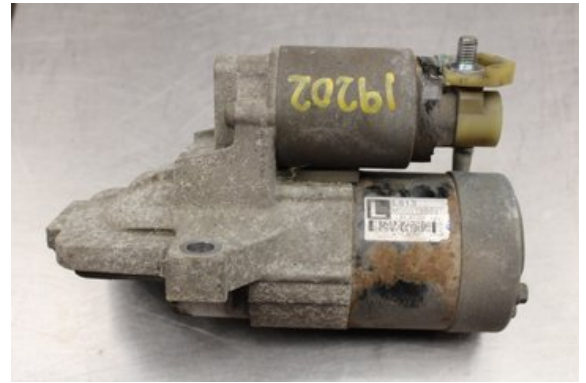

Stock no.:

W608184

500 SEK

Shipping price / Shipping time:

- / 1-3 days

Vimmerby Bildemontering AB

Källenas 110

59872 Södra Vi

Tel.: 0492-20028

Fax: 0492-20720

www.vimmerbybildemontering.se

Part - Starter Gasoline

| | | | |
|--------------|---------------|-------------------|-----------------|
| Stock no.: | Position: | Quality: | Fits fr./to m.y |
| W608184 | | A | - |
| New code: | Manufacturer: | Manufacturer no.: | Original no.: |
| - | - | - | M000T90981 |
| Description: | | | |
| Testad Ok | | | |