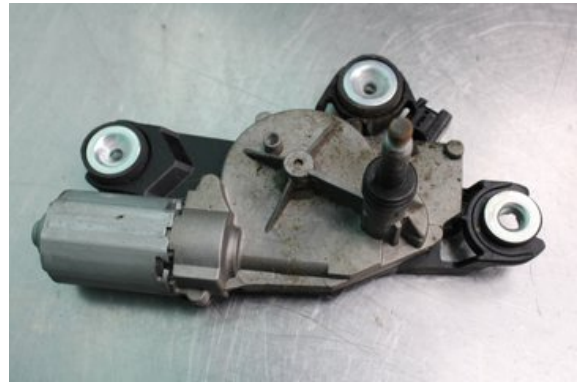

Tel.: 0492-20028

Fax: 0492-20720

www.vimmerbybildemontering.se

Part - Wiper motor rear hatch

Stock no.:	Position:	Quality:	Fits fr./to m.y
W608141		A	-
New code:	Manufacturer:	Manufacturer no.:	Original no.:
-	-	-	BP4K67450
Description:			
Testad Ok			