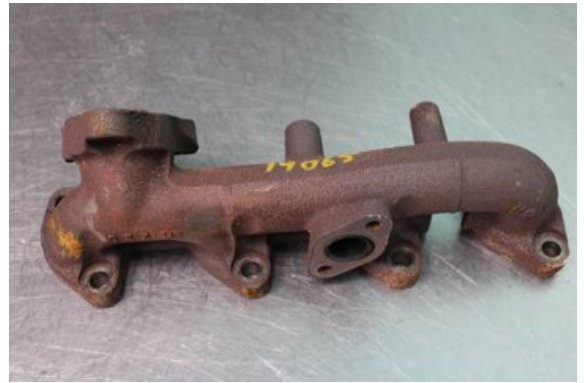

Stock no.:

W608011

500 SEK

Shipping price / Shipping time:

- / 1-3 days

Vimmerby Bildemontering AB

Källnäs 110

59872 Södra Vi

Tel.: 0492-20028

Fax: 0492-20720

www.vimmerbybildemontering.se

Part - Exhaust manifold

Stock no.:	Position:	Quality:	Fits fr./to m.y
W608011		A	-
New code:	Manufacturer:	Manufacturer no.:	Original no.:
-	-	GEZM3	285112A700
Description:			
Testad Ok			

Vehicle - KIA Cee'd, Cee'd SW

Chassi no.:	Model year:	Milage:	Fuel:
U5YHC816ACL217808	2012	9.552	Diesel
Colour:	Colour code:	Interior:	Interior code:
MGRÅ	-	-	-
Gearbox:	Gearbox no.:	Gearbox ratio:	Group code:
6vxl	-	-	-
Engine:	Engine code:	Manufacturing date:	Registration date:
1.6CRDi/D4FBH	-	201108	2011-08-25
Description:			
1.6CRDI DIESEL KOMBI 128HK 1.6CRDI/D4FBH 6VXL 5DR D			