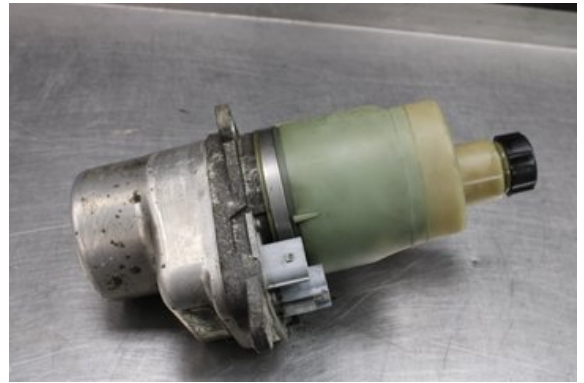

Tel.: 0492-20028

Fax: 0492-20720

www.vimmerbybildemontering.se

Part - Power steering pump electrical

Stock no.:	Position:	Quality:	Fits fr./to m.y
W607976		A	-
New code:	Manufacturer:	Manufacturer no.:	Original no.:
-	-	-	31280369
Description:			
Testad Ok			

Vehicle - Volvo V50

Chassi no.:	Model year:	Milage:	Fuel:
YV1MW76E292492300	2009	18.561	Diesel
Colour:	Colour code:	Interior:	Interior code:
VIT	-	-	-
Gearbox:	Gearbox no.:	Gearbox ratio:	Group code:
5vxl	-	-	-
Engine:	Engine code:	Manufacturing date:	Registration date:
1.6D/D4164T	-	200903	2009-03-09
Description:			
1.6D KOMBI 102HK 1.6D/D4164T 5VXL 5DR HGV DIESEL			