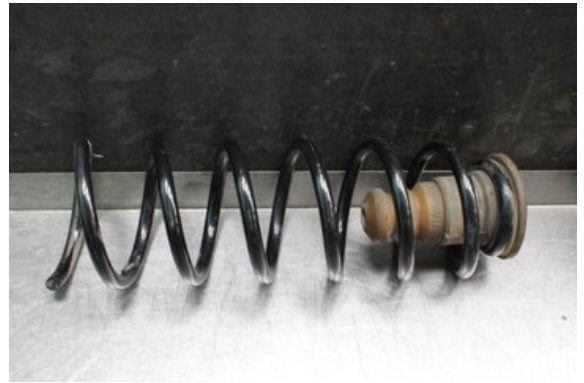

### Part - Suspension

Stock no.:	Position:	Quality:	Fits fr./to m.y
W607923	Rear	A	-
New code:	Manufacturer:	Manufacturer no.:	Original no.:
-	-	-	-
Description:			
Testad OK!			