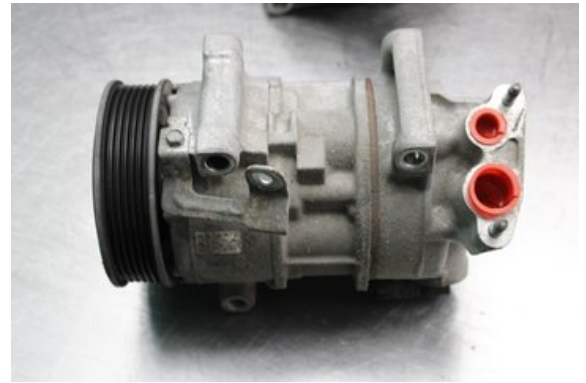

### Part - AC Compressor

Stock no.:	Position:	Quality:	Fits fr./to m.y
W607915		A	-
New code:	Manufacturer:	Manufacturer no.:	Original no.:
-	-	-	9802875780
Description:			
Testad OK			

### Vehicle - Peugeot Partner

Chassi no.:	Model year:	Milage:	Fuel:
VF37FBHY6GJ891377	2017	6.145	Diesel
Colour:	Colour code:	Interior:	Interior code:
VIT	-	-	-
Gearbox:	Gearbox no.:	Gearbox ratio:	Group code:
5vxl	-	-	-
Engine:	Engine code:	Manufacturing date:	Registration date:
1.6HDI/BHY	-	201611	2016-11-24
Description:			
1.6HDI DIESEL SKÅP 99HK 1.6HDI/BHY 5VXL 5DR SKP DIE			