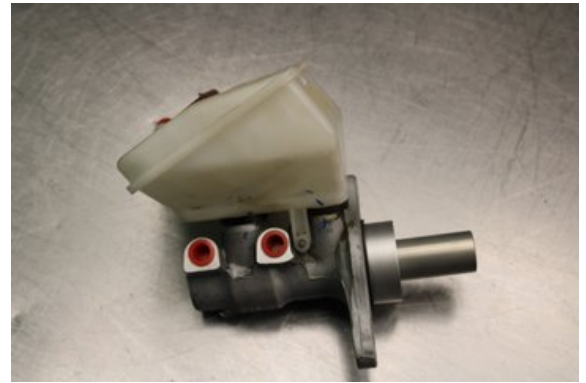

Stock no.:

W607905

400 SEK

Shipping price / Shipping time:

- / 1-3 days

Vimmerby Bildemontering AB

Källenas 110

59872 Södra Vi

Tel.: 0492-20028

Fax: 0492-20720

www.vimmerbybildemontering.se

Part - Main cylinder

Stock no.:	Position:	Quality:	Fits fr./to m.y
W607905	-	A	-
New code:	Manufacturer:	Manufacturer no.:	Original no.:
-	-	-	-
Description:			
Testad OK			

Vehicle - Peugeot Partner

Chassi no.:	Model year:	Milage:	Fuel:
VF37FBHY6GJ891377	2017	6.145	Diesel
Colour:	Colour code:	Interior:	Interior code:
VIT	-	-	-
Gearbox:	Gearbox no.:	Gearbox ratio:	Group code:
5vxl	-	-	-
Engine:	Engine code:	Manufacturing date:	Registration date:
1.6HDI/BHY	-	201611	2016-11-24
Description:			
1.6HDI DIESEL SKÅP 99HK 1.6HDI/BHY 5VXL 5DR SKP DIE			