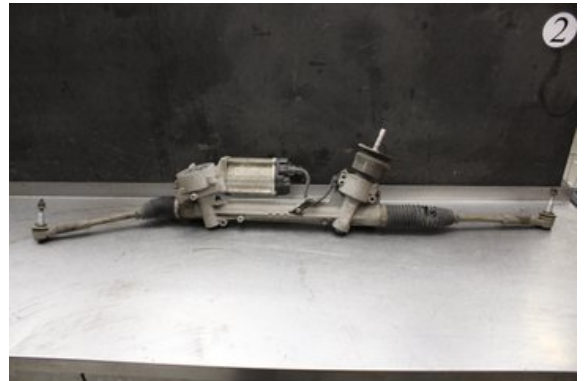

Stock no.:

W603740

Pris saknas

Shipping price / Shipping time:

- / 1-3 days

Vimmerby Bildemontering AB

Källenas 110

59872 Södra Vi

Tel.: 0492-20028

Fax: 0492-20720

www.vimmerbybildemontering.se

Part - Styrväxel/Snäcka Elektrisk

Stock no.:	Position:	Quality:	Fits fr./to m.y
W603740		A	-
New code:	Manufacturer:	Manufacturer no.:	Original no.:
-	-	-	P13363851
Description:			
Testad OK			

Vehicle - Opel Astra

Chassi no.:	Model year:	Milage:	Fuel:
W0LPF6EF8BG160942	2011	15.092	Diesel
Colour:	Colour code:	Interior:	Interior code:
RÖD	-	-	-
Gearbox:	Gearbox no.:	Gearbox ratio:	Group code:
6vxl	-	-	-
Engine:	Engine code:	Manufacturing date:	Registration date:
1.7CDTi/A17DTR	-	201106	2011-07-14
Description:			
1.7CDTI KOMBI-SEDAN 125HK 1.7CDTI/A17DTR 6VXL 5DR C			